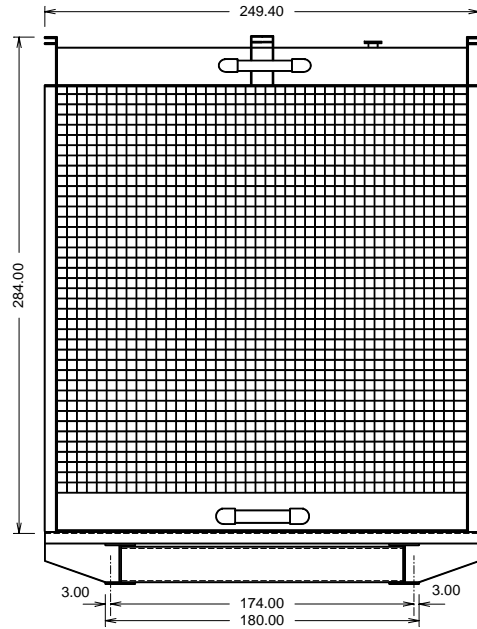

MODELS
CME1985
CME2150
CMY1750
CMY2000

FRONT VIEW

SIDE VIEW

TOP VIEW

DESCRIPTION	
RADIATOR :	BEARWARD 56386-01
ENGINE :	QSK60 G3/G4/G5/G6
AIR FILTER :	-4[X]
TOTAL WEIGHT :	14,624.0 KGS.
# SPRINGS (AVMS) :	12. AMORT.

Notes:

- 1.- The genset dimensions are the same by family model, there could be only differences on the alternator length see specific general arrangement drawing of certain model.
- 2.- Ottomotores keeps the right to modify the information without prior notice.