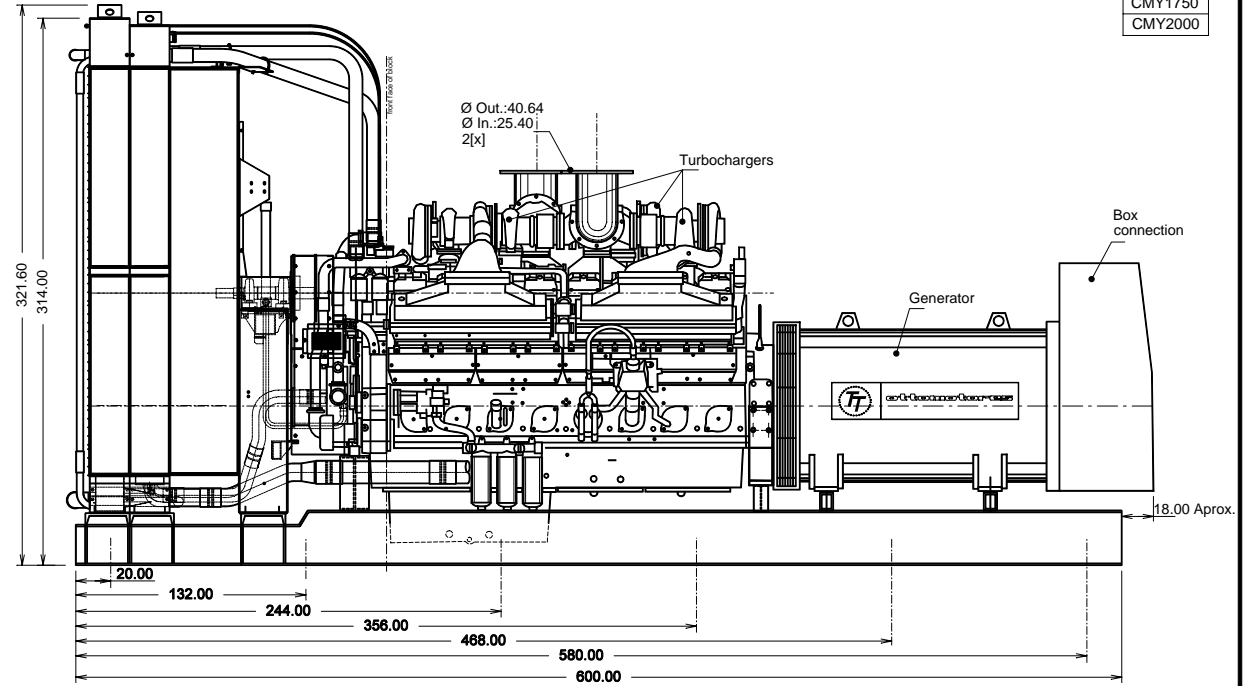

MODELS
CME1985
CME2150
CMY1750
CMY2000

FRONT VIEW

SIDE VIEW

TOP VIEW

DESCRIPTION	
RADIATOR :	BEARWARD 56386-01
ENGINE :	QSK60 G3/G4/G5/G6
AIR FILTER :	-4[X]
TOTAL WEIGHT :	14,624.0 KGS.
# SPRINGS (AVMS) :	12. AMORT.

Notes:

- 1.- The genset dimensions are the same by family model, there could be only differences on the alternator length see specific general arrangement drawing of certain model.
- 2.- Ottomotores keeps the right to modify the information without prior notice.

REVIEWS			
ITEM	DESCRIPTION	CERTIFICATED	DATE

CUSTOMER:		DRAWN: ROCELIO GONZALEZ C.		CUMMINS ENGINE QSK60G3/G4/G5/G6 MARATHON ALTERNATOR	
DESIGN: ROCELIO GONZALEZ C.		REVISOR: ROCELIO GONZALEZ C.			
REVISOR: ING. FRANCISCO HARO M.		REVISOR:			
CERTIFICATED: ING. FRANCISCO HARO M.		PURCHASE ORDER:			
DRAWINGS MADE IN MEXICO CITY		SCALE: S/E	DATE: MAY 12 2004	CODE: CME/Y-18	DRW: OF: