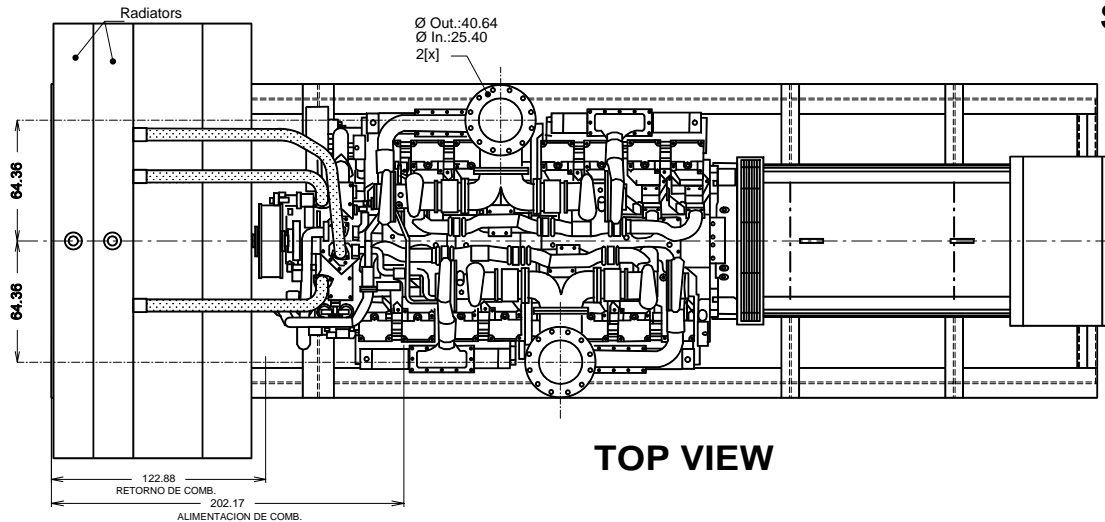

MODELS
CME1985
CME2150
CMY1750
CMY2000

FRONT VIEW

SIDE VIEW

TOP VIEW

DESCRIPTION	
RADIATOR :	BEARWARD 56386-01
ENGINE :	QSK60 G3/G4/G5/G6
AIR FILTER :	-4[X]
TOTAL WEIGHT :	14,624.0 KGS.
# SPRINGS (AVMS) :	12. AMORT.

Notes:

- 1.- The genset dimensions are the same by family model, there could be only differences on the alternator length see specific general arrangement drawing of certain model.
- 2.- Ottomotores keeps the right to modify the information without prior notice.

REVIEWS			
ITEM	DESCRIPTION	CERTIFICATED	DATE

CUSTOMER:		DRAWN: ROCELIO GONZALEZ C.		CUMMINS ENGINE QSK60G3/G4/G5/G6 MARATHON ALTERNATOR	
DESIGN: ROCELIO GONZALEZ C.		REVISOR: ROCELIO GONZALEZ C.			
REVISOR: ING. FRANCISCO HARO M.		REVISOR:			
CERTIFICATED: ING. FRANCISCO HARO M.		PURCHASE ORDER:			
DRAWINGS MADE IN MEXICO CITY		SCALE: S/E	DATE: MAY 12 2004	CODE: CME/Y-18	DRW: OF: